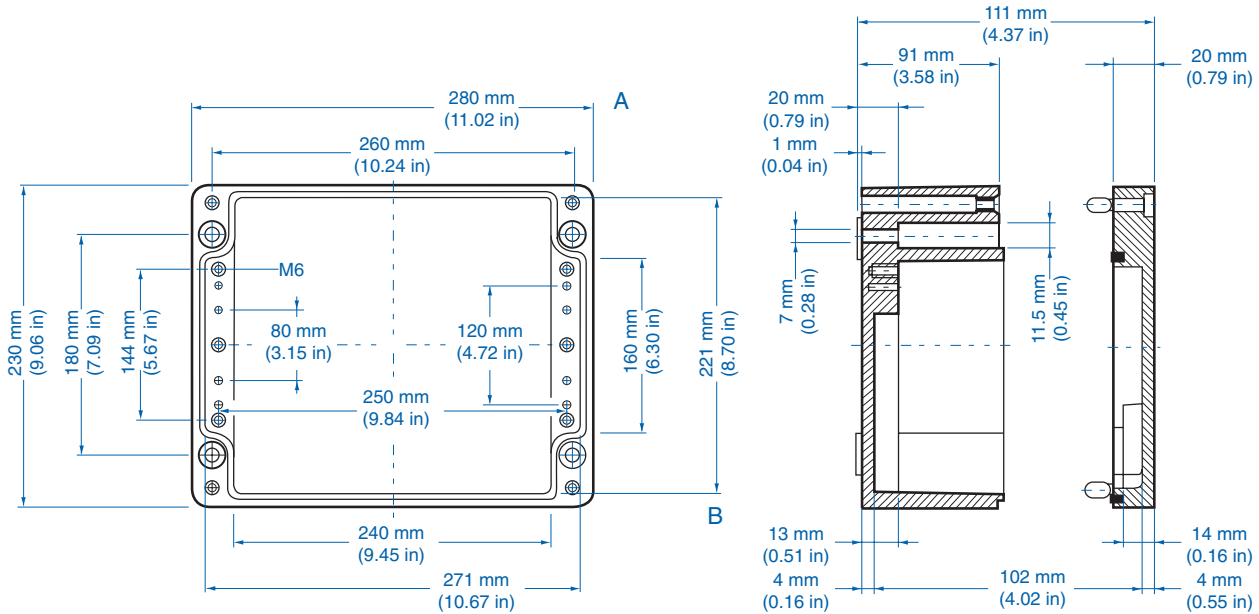

Accessories

Ordering Information	Cat. No.	Type	Std. Pk.
Mounting Plate	155-015	MP2823	1
Hinge Kit Set	154-210	HK-AL	1
DIN Rail TS 35 - 35 x 266mm	162-015	TS35/266	1
Mounting Tab Kit - large	154-006	MT-AL2	1

Please refer to pages 116-120 for additional accessories and detailed information.