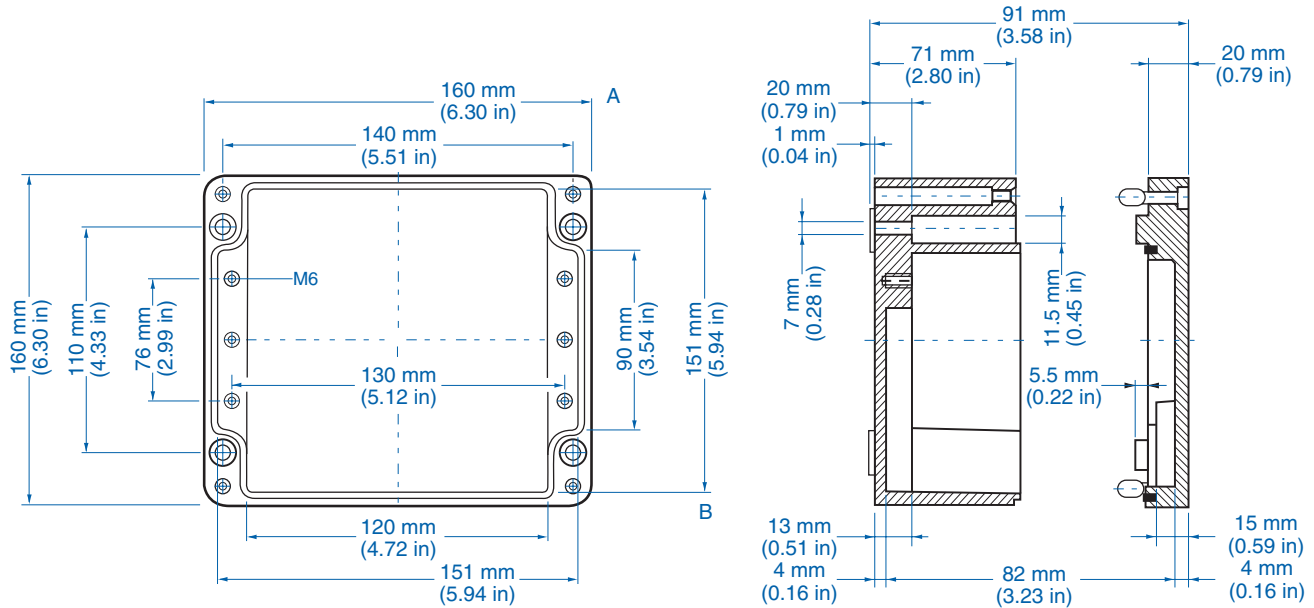

Accessories

Ordering Information	Cat. No.	Type	Std. Pk.
Mounting Plate	155-011	MP1616	1
Hinge Kit Set	154-210	HK-AL	1
DIN Rail TS 35 - 35 x 145mm	162-011	TS35/145	1
Mounting Tab Kit - large	154-006	MT-AL2	1

Please refer to pages 116-120 for additional accessories and detailed information.