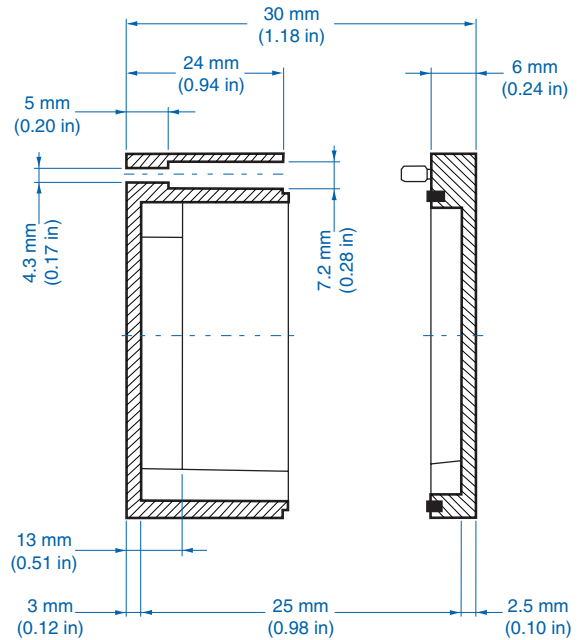

With the help of the steel mounting plates, even large and heavy components can be securely mounted. The mounting plates are available from enclosures AL 88-6 and larger.

# AL 55-3 – Aluminum – 50x45mm (1.97x1.77in.)

## Aluminum

| Ordering Information | Cat. No. | Type    | Length          | Dimensions mm (in) |                 | Std. Pk. |
|----------------------|----------|---------|-----------------|--------------------|-----------------|----------|
|                      |          |         |                 | Width              | Height          |          |
| Enclosure            | 150-001  | AL 55-3 | 50 mm (1.97 in) | 45 mm (1.77 in)    | 30 mm (1.18 in) | 1        |