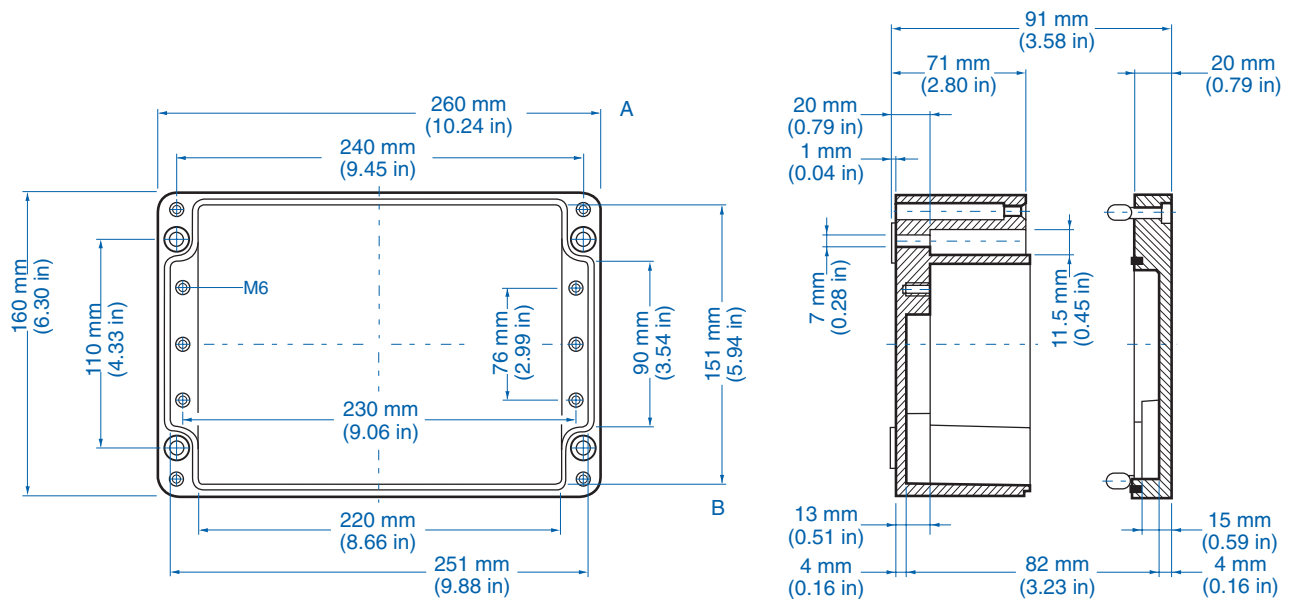

Accessories

Ordering Information	Cat. No.	Type	Std. Pk.
Mounting Plate	155-012	MP2616	1
Hinge Kit Set	154-210	HK-AL	1
DIN Rail TS 35 - 35 x 245mm	162-012	TS35/245	1
Mounting Tab Kit - large	154-006	MT-AL2	1

Please refer to pages 116-120 for additional accessories and detailed information.