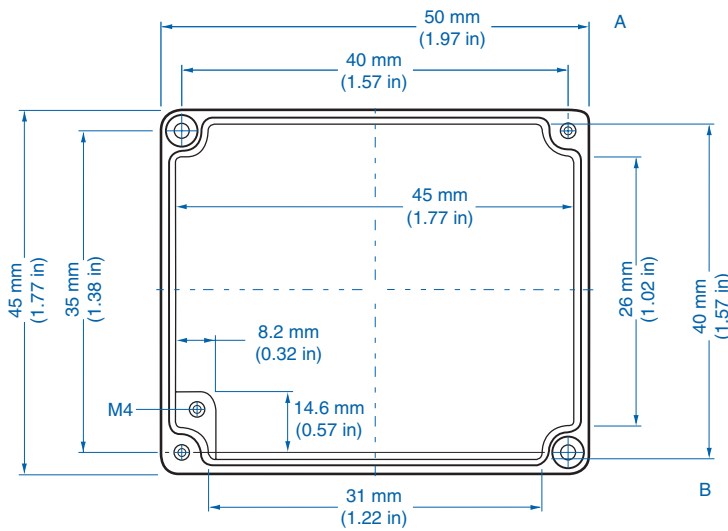

# AL 55-3 – Aluminum – 50x45mm (1.97x1.77in.)

## Standard Features

- **Protection Level:** IP65
- **Technical:** Smooth Sidewalls
- **Enclosure Material:** Cast Aluminum, Al Si 12
- **Temperature Range:** -40°C to 100°C (-40°F to 212°F)
- **Gasket Material:** Polyurethane  
-35°C to 80°C (-31°F to 176°F)
- **Color:** Silver Gray, RAL 7001
- **Accessories:** See section below

## Aluminum

| Ordering Information | Cat. No. | Type    | Length          | Dimensions mm (in) |                 | Std. Pk. |
|----------------------|----------|---------|-----------------|--------------------|-----------------|----------|
|                      |          |         |                 | Width              | Height          |          |
| Enclosure            | 150-001  | AL 55-3 | 50 mm (1.97 in) | 45 mm (1.77 in)    | 30 mm (1.18 in) | 1        |