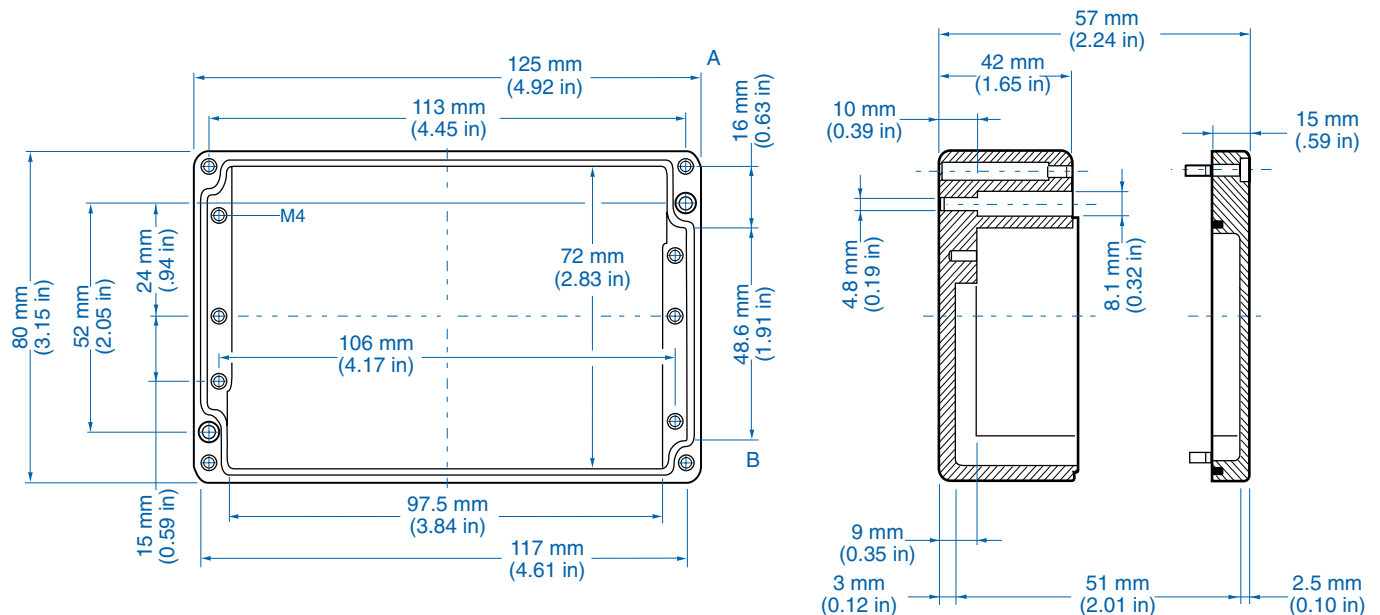

Accessories

Ordering Information	Cat. No.	Type	Std. Pk.
Mounting Plate	155-006	MP1308	1
Mounting Tab Kit - small	154-004	MT-AL1	1

Please refer to pages 116-120 for additional accessories and detailed information.